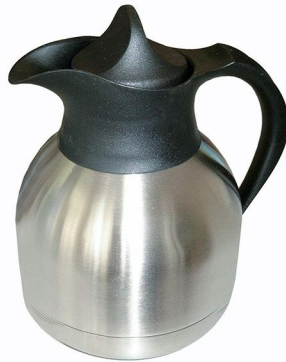

**Name:**  
Promo Bruynooghe fancy can red

**SKU:**  
508648

**Sales Unit:**  
items

**Net Content:**  
1\*116G

**Description:**  
Enjoy the delicious Bruynooghe aroma even longer thanks to this beautiful storage tin. Suitable for 250 grams of ground coffee, coffee beans or coffee pads. <br>Dimensions: Ø89 mm x 150 mm (H)

**Name:**  
Promo Puro luxury box fruittea  
**SKU:**  
550170  
**Sales Unit:**  
items  
**Net Content:**  
1\*400G

**Description:**  
Enjoy your Puro tea even more with this luxury tea presentation box! This beautiful tea box has 9 compartments to store and present the varied assortment of Puro tea flavours. On the inside of the tea box are the flavour descriptions of Puro Fairtrade Tea.<br/>(Tea not included in the tea box)

**Name:**  
PROMO MIKO NAPKINS 50PC  
**SKU:**  
508701  
**Sales Unit:**  
Pack  
**Net Content:**  
1\*200G  
**Description:**

**Name:**  
Promo Puro metaltin dispenser with flap  
**SKU:**  
508710  
**Sales Unit:**  
items  
**Net Content:**  
1\*458G  
**Description:**

**Name:**  
Promo Bruynooghe tea towel  
**SKU:**  
508764  
**Sales Unit:**  
items  
**Net Content:**  
1\*91G  
**Description:**

**Name:**  
PROMO FAIRTEA LUXURY BOX  
**SKU:**  
550367  
**Sales Unit:**  
items  
**Net Content:**  
1\*200G  
**Description:**